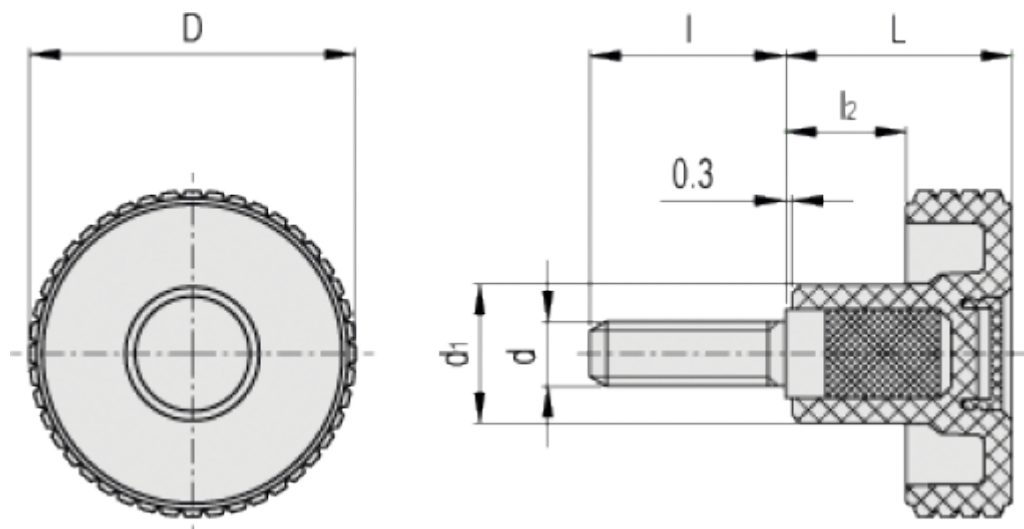

Article number: 23020343932

Description: E+G Knurled knob MBT.40 p-M8x40-C2, Orange

Measures

D = 39.5

d1 = 17

d6g = M8

L = 26.5

l = 40

l2 = 12.5